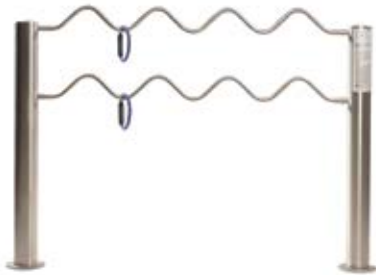

# FITNESS

Twister

BESTELCODE: BT-SE-01

Twister & Stepper

BESTELCODE: BT-SE-02

Bike & Trapezius

BESTELCODE: BT-SE-03

Jump Tower

BESTELCODE: BT-SE-04

Arm Rotation

BESTELCODE: BT-SE-05

Balance Seat

BESTELCODE: BT-SE-06

Track Tracer

BESTELCODE: BT-SE-07

Roman Chair & Hyperextension

BESTELCODE: BT-SE-08

Double Airwalker

BESTELCODE: BT-SE-09

Airwalker (ook uitgebreid)

BESTELCODE: BT-SE-10

One Arm Rotation

BESTELCODE: BT-SE-11